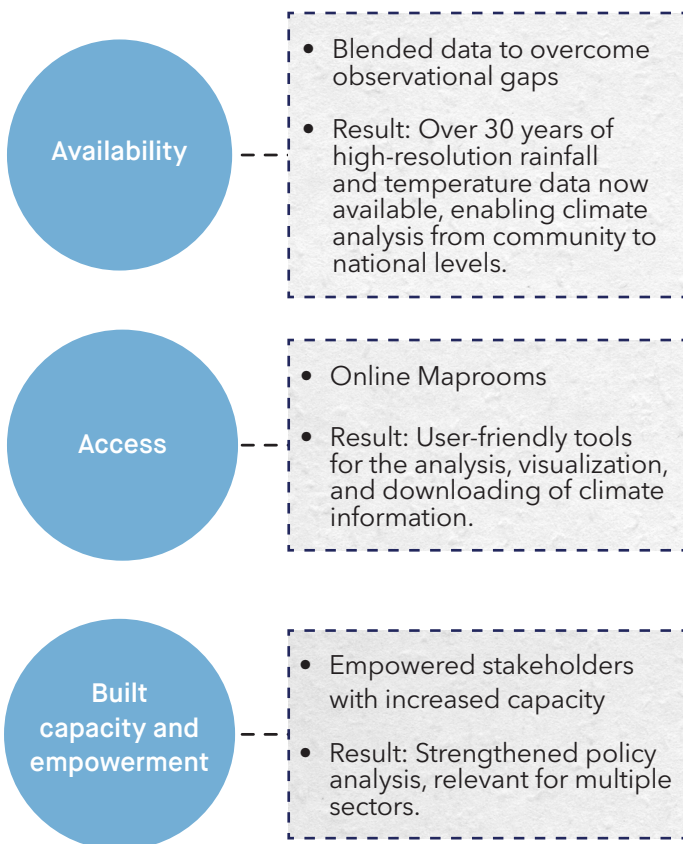

A NEW CLIMATE FOR SOCIAL & ECONOMIC GROWTH IN RWANDA

Rwanda's 2020 vision for development is positioning it to become a knowledge-based economy. Major improvements in health, agriculture, energy and other climate sensitive sectors are underway, supported by extensive investments in data, information, and communication technology. To support this vision, Meteo Rwanda has partnered with the International Research Institute for Climate and Society and others to meet the increasing demand for better climate information.

The ENACTS Advantage

FIND OUT MORE...

<http://maproom.meteorwanda.gov.rw/maproom/iri.columbia.edu>

Partners