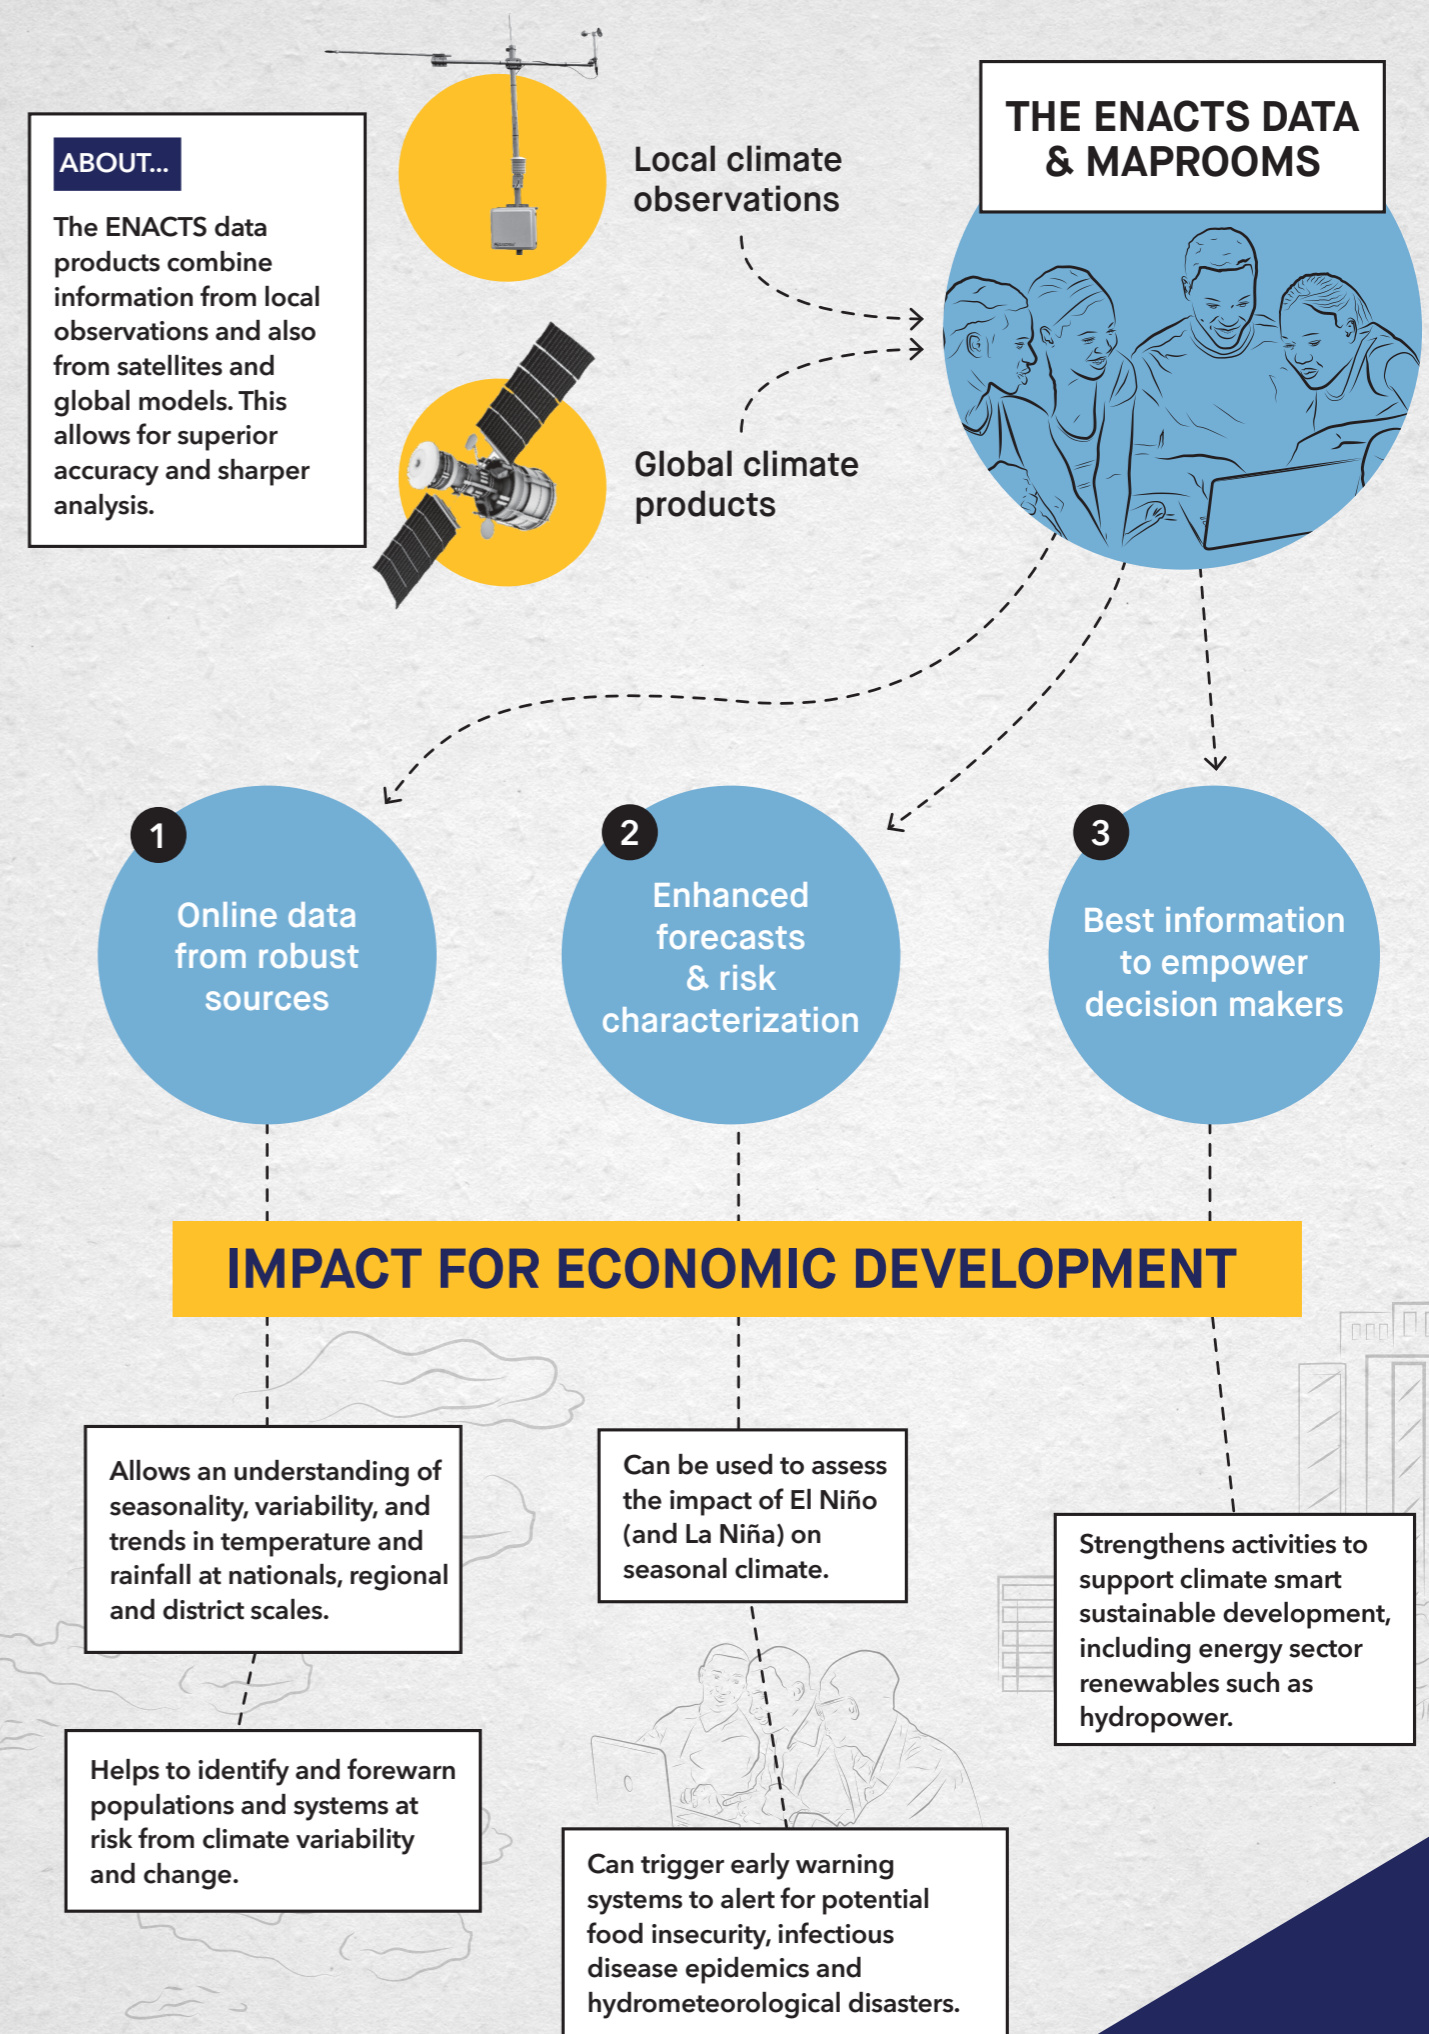

ENACTS

TRANSFORMING CLIMATE SENSITIVE DECISIONS

A New Climate for Social
and Economic Growth
in Rwanda

The Enhancing National Climate Services ENACTS initiative delivers robust climate data, targeted information products and training for practitioners, enabling them to apply climate information to development decisions with confidence.

A NEW CLIMATE FOR SOCIAL & ECONOMIC GROWTH IN RWANDA

Rwanda's 2020 vision for development is positioning it to become a knowledge-based economy. Major improvements in health, agriculture, energy and other climate sensitive sectors are underway, supported by extensive investments in data, information, and communication technology. To support this vision, Meteo Rwanda has partnered with the International Research Institute for Climate and Society and others to meet the increasing demand for better climate information.

Overcoming the data challenge

In Rwanda, a country of "a thousand hills" and famously varied topography, incorporating climate into development decisions is critical. Quality climate data enables the analysis of climate data at multiple scales to enhance development decisions.

Rwanda, however, faces a unique challenge owed to the long-term disruption in its observational network as a result of the 1994 genocide.

The approach used to develop ENACTS products and services in Rwanda makes the best use of sparse ground observations (before and after the data gap) along with available, but limited, global products. The approach, developed specifically for Rwanda, gives hope to other countries whose climate observations have been disrupted for various reasons.