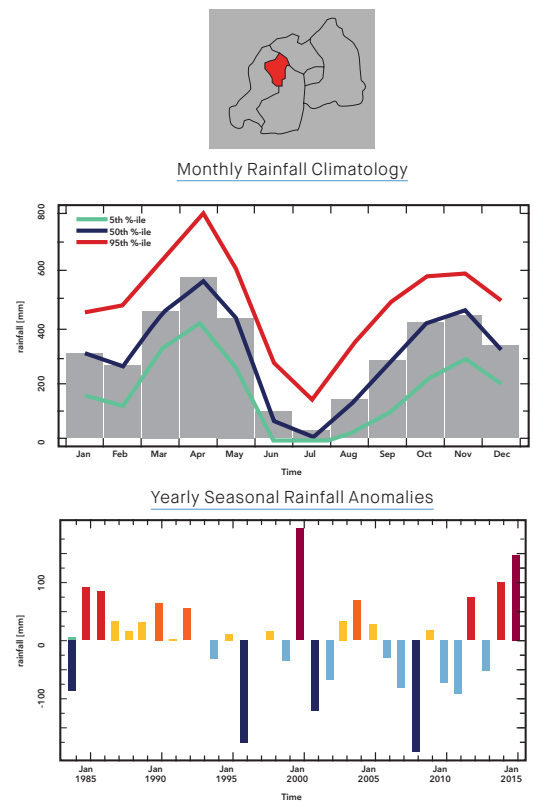

ENACTS@IRI.COLUMBIA.EDU

@CLIMATESOCIETY

/CLIMATESOCIETY

“ We have to cultivate cross-sectoral efforts and broad partnerships in the years ahead so that we can accelerate synergies... ”

– President Paul Kagame Co-Chair
Millennium Development Goals
Advocacy Group

The ENACTS Advantage

FIND OUT MORE...

<http://maproom.meteorwanda.gov.rw/maproom/iri.columbia.edu>

Partners