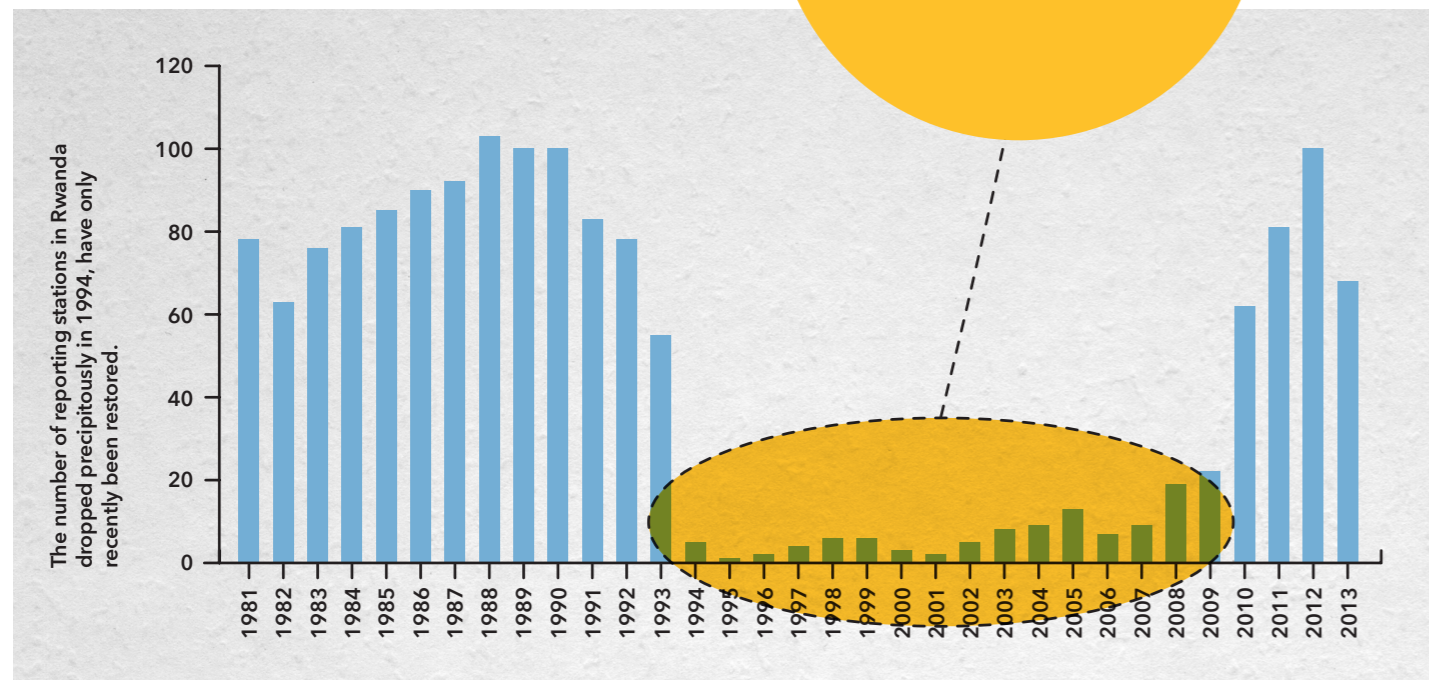

A NEW CLIMATE FOR SOCIAL & ECONOMIC GROWTH IN RWANDA

Rwanda's 2020 vision for development is positioning it to become a knowledge-based economy. Major improvements in health, agriculture, energy and other climate sensitive sectors are underway, supported by extensive investments in data, information, and communication technology. To support this vision, Meteo Rwanda has partnered with the International Research Institute for Climate and Society and others to meet the increasing demand for better climate information.

Overcoming the data challenge

In Rwanda, a country of "a thousand hills" and famously varied topography, incorporating climate into development decisions is critical. Quality climate data enables the analysis of climate data at multiple scales to enhance development decisions.

Rwanda, however, faces a unique challenge owed to the long-term disruption in its observational network as a result of the 1994 genocide.